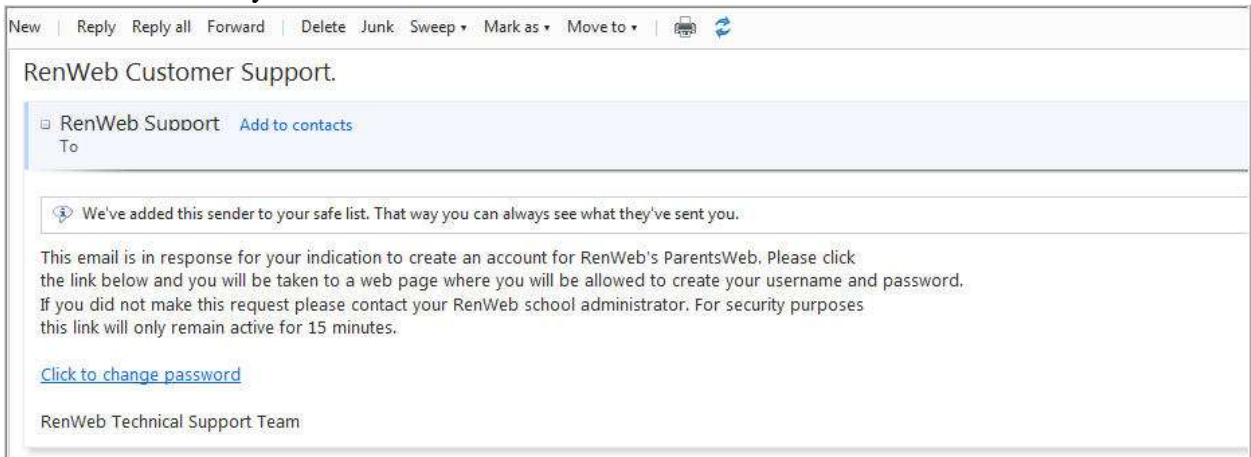

Renaissance Academy

14401 Owen Tech Blvd., Austin, TX 78728
(512) 252-2277 ■ E-mail : school@racademy.org ■ www.racademy.org

ParentsWeb FAQs

Q What is the web site address for ParentsWeb?

A In your browser's address bar, please type: <http://ra-tx.client.renweb.com/pw/>

Q I've typed my email address as the User Name and typed my Password and it tells me "Error: Invalid Credentials." How do I log in?

A best thing to do is click **Forgot Username/Password**.

You will be prompted to type your email address. (It must be the email address that the school has in RenWeb as your email address.)

An email is sent to your email address.

Click the **Click to change password** link. This link is only valid for 30 minutes.

A browser window displays your Name, your Person ID, your User Name and obscured Password.