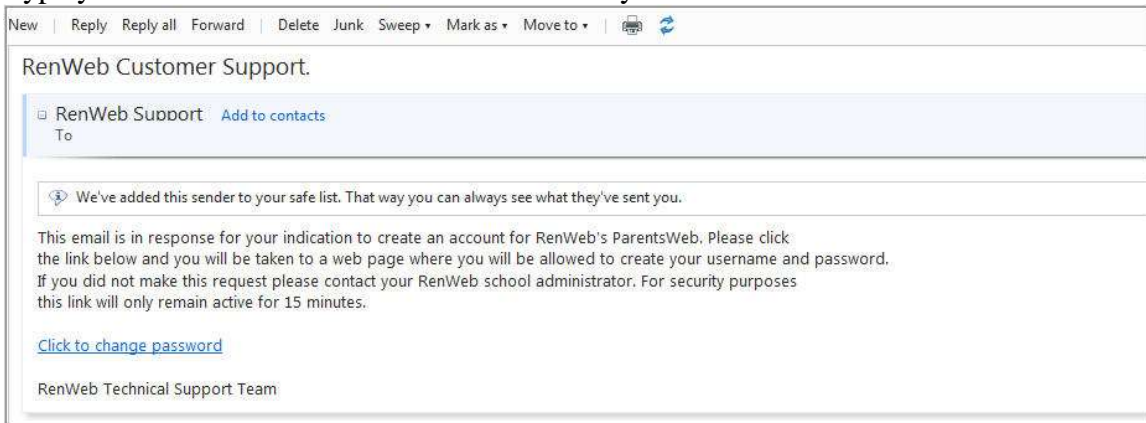

Renaissance Academy

14401 Owen Tech Blvd., Austin, TX 78728
(512) 252-2277 ■ E-mail : school@racademy.org ■ www.racademy.org

Q If I'm a new parent, how do I get a user name and password?

A First, you need to make sure that the school has your email address in RenWeb.

Next, go to <http://ra-tx.client.renweb.com/pw/>

The school's **District Code** is filled in automatically. If not, please enter the **District code** as **RA-TX**

Click **Create New ParentsWeb Account**.

Type your email address and an email is sent to you.

Click the **Click to change password** link. This link is only valid for 30 minutes.

A web browser displays your Name and RenWeb ID.