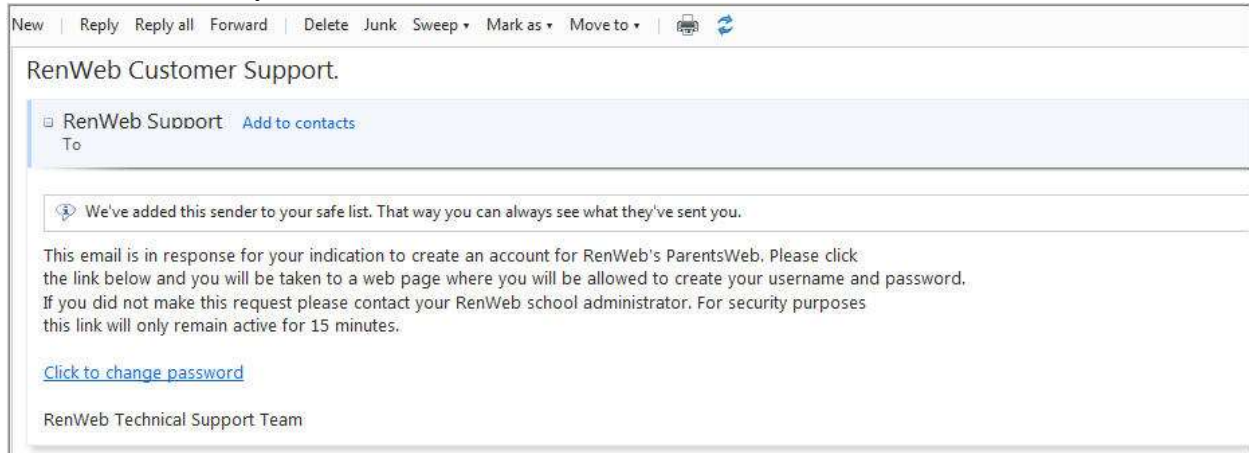

Renaissance Academy

14401 Owen Tech Blvd., Austin, TX 78728
(512) 252-2277 ■ E-mail : school@racademy.org ■ www.racademy.org

A The best thing to do is click **Forgot Username/Password**.

You will be prompted to type your email address. (It must be the email address that the school has in RenWeb as your email address.)

An email is sent to your email address.

Click the **Click to change password** link. This link is only valid for 30 minutes.

A browser window displays your Name, your Person ID, your User Name and obscured Password.